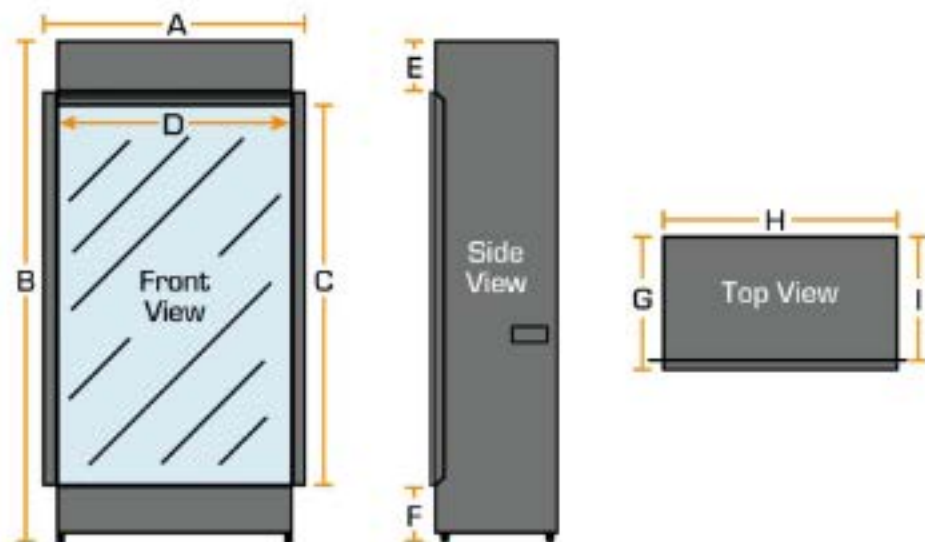

# PRODUCT DIMENSIONS

A	802mm
B	1525 mm
C	1159mm
D	717mm
E	151mm
F	174mm
G	392.5mm
H	725mm
I	380mm