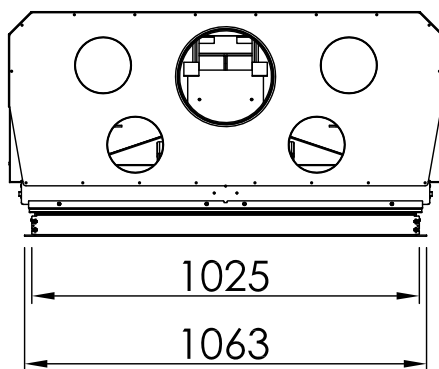

Varia 1V-100h, Screen, straight + WLM

4-sided, folded

2020/02

~1:20

*optional
*optional
*optional
*optional
*optional
*optional