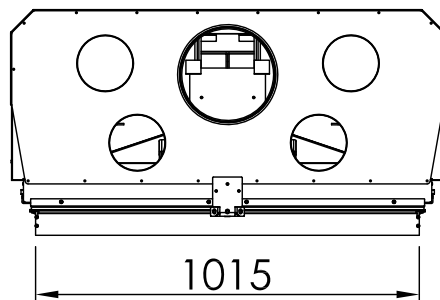

Varia 1V-100h, Screen, straight + WLM

3-sided, solid

2020/02

~1:20

*optional
*optional
*optional
*optional
*optional
*optional